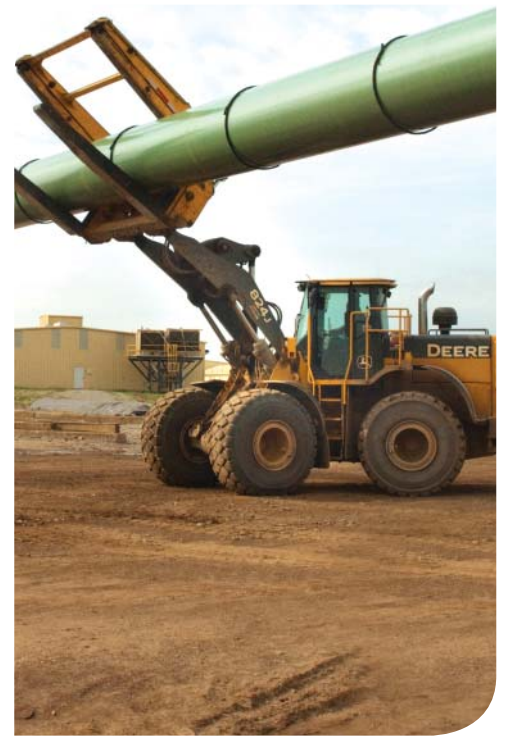

Logistics

Proficiency in handling, loading and unloading pipe for the largest and most challenging projects

ENERGY & MINING

An Insituform® Company

Handling And Storage

Centrally located on the Gulf Coast, with over a mile of waterfront docks and six loading and unloading bulkheads, Bayou offers a convenient staging yard for all onshore and offshore projects.

Among Bayou's strongest assets are our unique ability to safely accommodate the most challenging pipe handling situations and our strategic access to multiple modes of transportation. Bayou has become proficient at handling, loading and unloading pipe to accommodate the largest and most challenging projects.

New Iberia, Louisiana facilities

- More than 280 acres of duty-free storage
- 6,000 linear feet of quayside
- 250-ton crawler crane
- 70-ton crawler crane
- 70-ton cherry pickers
- 14 wheel loaders
- 3 excavators with vacuum lifter attachments
- 2 bucket loaders
- Capacity to load over 27 89-foot flat railcars within our facility each day